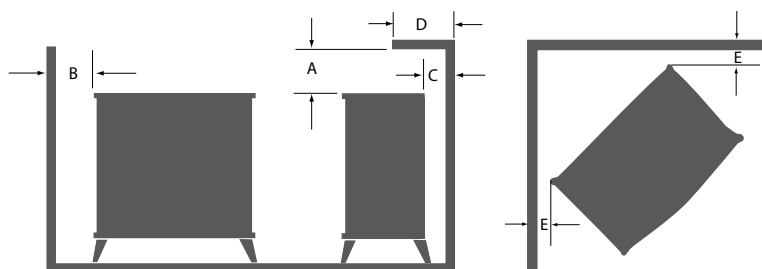

NOTE: Square foot heating capacities are approximations only. They will vary depending upon the level of insulation, climate, house design, ceiling height, ambient outside temperatures and how the appliance is operated.

CLEARANCES

Minimum clearances to combustible materials in inches. Maintain clearance (empty space) between combustible materials and the heater as specified below for the appropriate model.

INSTALLATION: Normal Clearance Requirements

	Radiance	Stardance	Intrepid
(A) TO CEILING	72" (1830 mm)	72" (1830 mm)	72" (1830 mm)
(B) TO SIDE WALL	6" (150 mm)	4" (102 mm)	2" (51 mm)
(C) TO REAR WALL	4" (102 mm)	4" (102 mm)	4" (102 mm)
(D) MAX ALCOVE DEPTH	48" (1220 mm)	48" (1220 mm)	48" (1220 mm)
(E) TO SIDE WALL CORNER	6" (150 mm)	4" (102 mm)	2" (51 mm)

Vermont Castings direct vent gas stoves must be installed on rigid flooring. When the heater is installed directly on any combustible surface other than wood flooring, a metal or wood panel extending the full width and depth of the unit must be used as the hearth.

vermontcastings.com

The Firebird
1808 Espinacitas Street
Santa Fe, NM 87505

thefirebird.com

Warning: Hot glass will cause burns.
Do not touch glass until cooled.
Never allow children to touch glass.

To avoid personal injury or property damage, the product described by this brochure must be installed, operated and maintained in strict compliance with the instructions packaged with the product and all applicable building or fire codes. Contact local building or fire officials about restrictions and installation inspection requirements. All photographs and drawings on this brochure are for illustrative purposes only and are not intended for, nor should they be used as a substitute for the instructions packaged with the unit. Appearance and specifications of the product are subject to change without notice. ©2016 Hearth & Home® Technologies® VMT-1002-0416